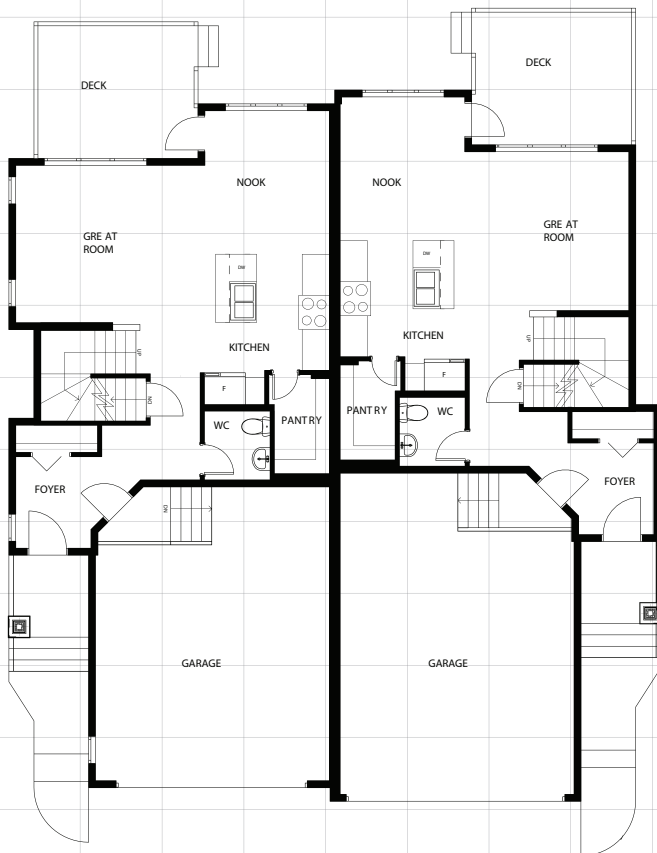

The JADE

Drawing: Main Floor /Second Floor

1,516 Sq FT • 3 Bdrms • 2.5 Baths

FRONT ELEVATION

MAIN FLOOR

SECOND FLOOR